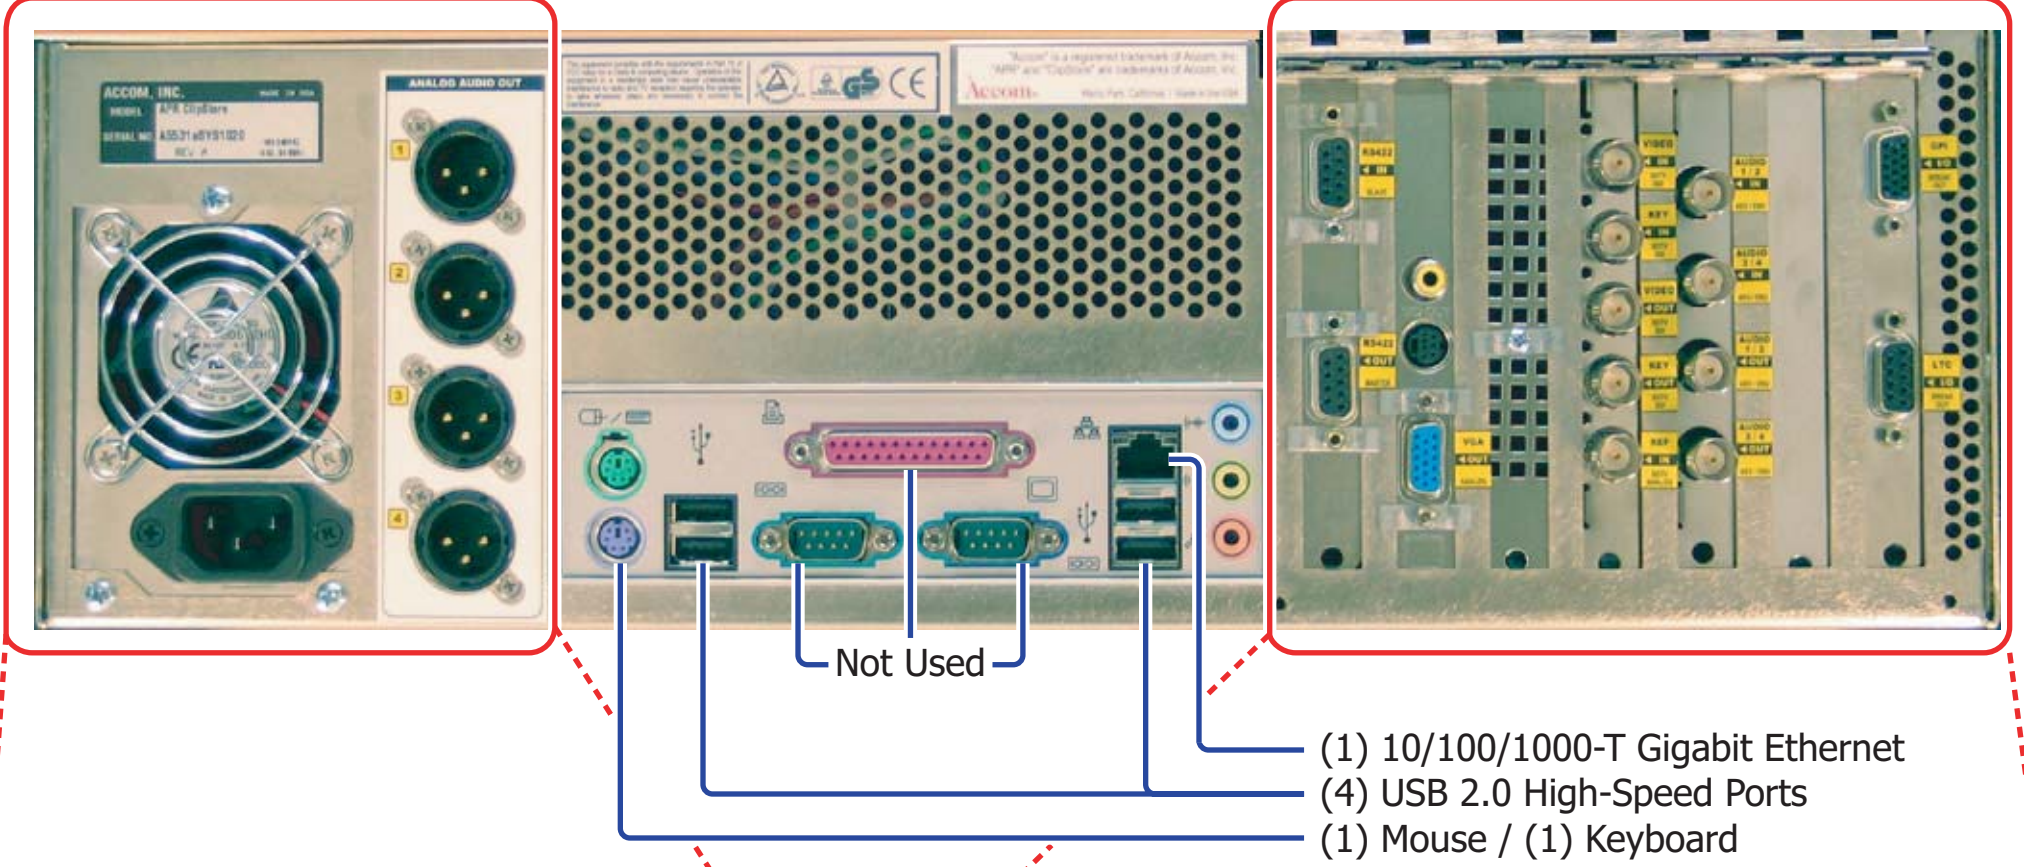

APR/ClipStore Rear Panel Overview (Standard 3RU Chassis)

A/C Power Input
(100-240VAC +/-10% at 50-60Hz)

4-Track Analog Audio Output
(OPTION)

RS422 Control (Slave / Master)

CPU Board with VGA Output
(Composite Analog & S-Video for desktop display)

Unused PCI Slot

SD Serial Digital Video I/O
(with Analog Reference Input)

AES/EBU Digital Audio I/O
(OPTION)

Disk Controller Board

GPI and LTC I/O
(OPTION)