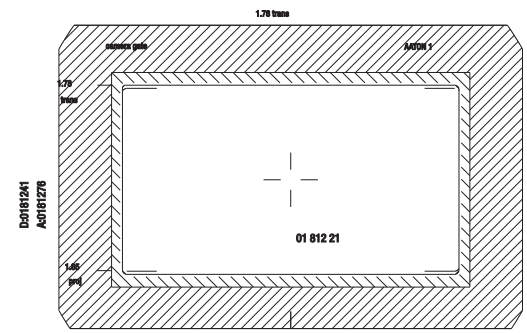

VIEWING SCREENS / DEPOLIS SPECIAL ORDER

— Astonite
— Black Chrome

XTR PROD VIEWING SCREENS / DEPOLIS

Scan 1.76 plus TV safe

D0181241
A0181161

full 1.66 gate TV safe

D0181220
A0181270

scan 1.23 plus TV safe

D0181243
A0181163

18 Sld + TV Safe

D0181232
A0181272

full 1.66 gate and full 1.66

D0181244
A0181164

Scan 1.76

D0181248
A0181271

camera gate 1.66, recentered SR10 and TV safe