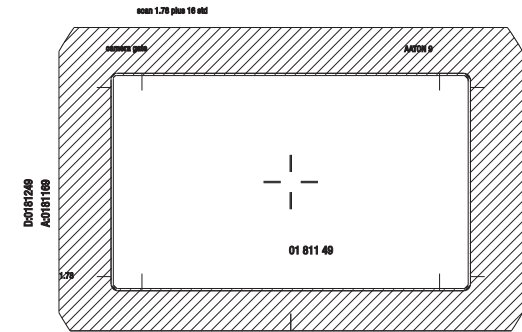

VIEWING SCREENS / DEPOLIS SPECIAL ORDER

— Astonite
— Black Chrome