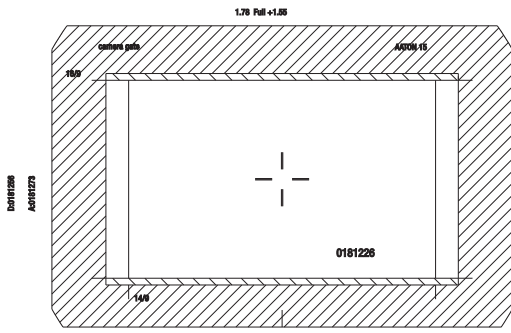

VIEWING SCREENS / DEPOLIS SPECIAL ORDER

— Antonite
— Black Chrome