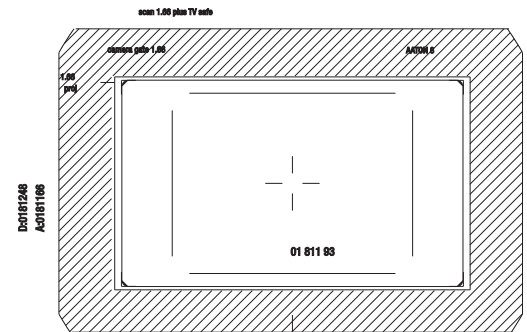

VIEWING SCREENS / DEPOLIS SPECIAL ORDER

— Astonite
— Black Chrome

XTR PROD VIEWING SCREENS / DEPOLIS

Scan 1.76 plus TV safe

D0181241
A0181161

full 1.66 gate TV safe

D0181220
A0181270

scan 1.23 plus TV safe

D0181243
A0181163

18 Sld + TV Safe

D0181232
A0181272

full 1.66 gate and full 1.66

D0181244
A0181164

Scan 1.76

D0181248
A0181271

camera gate 1.66, recentered SR10 and TV safe