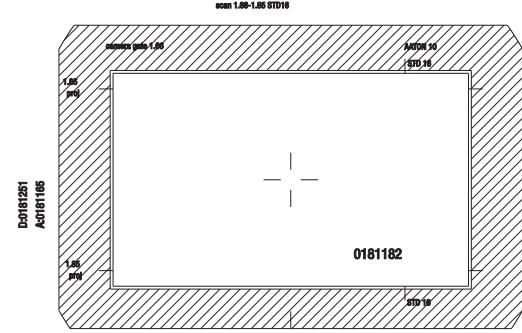

VIEWING SCREENS / DEPOLIS SPECIAL ORDER

— Astonite
— Black Chrome

XTR PROD VIEWING SCREENS / DEPOLIS

Scan 1.76 plus TV safe

D0181241
A0181161

full 1.66 gate TV safe

D0181220
A0181270

scan 1.23 plus TV safe

D0181243
A0181163

18 Sld + TV Safe

D0181232
A0181272

full 1.66 gate and full 1.66

D0181244
A0181164

Scan 1.76

D0181248
A0181271

camera gate 1.66, recentered SR10 and TV safe