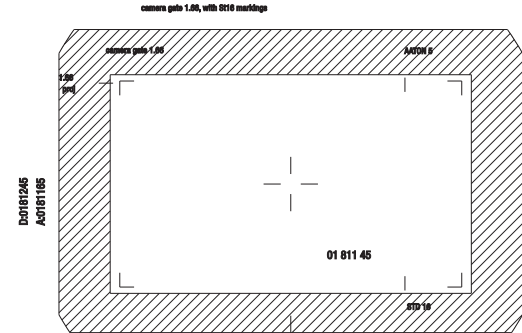

VIEWING SCREENS / DEPOLIS SPECIAL ORDER

— Astonite
— Black Chrome

XTR PROD VIEWING SCREENS / DEPOLIS

Scan 1.76 plus TV safe

D0181241
A0181161

full 1.66 gate TV safe

D0181220
A0181270

scan 1.23 plus TV safe

D0181243
A0181163

18 Sld + TV Safe

D0181232
A0181272

full 1.66 gate and full 1.66

D0181244
A0181164

Scan 1.76

D0181248
A0181271

camera gate 1.66, recentered SR10 and TV safe