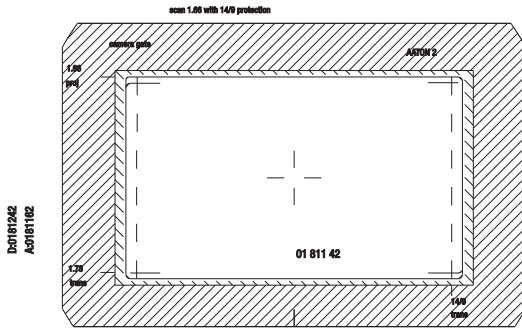

VIEWING SCREENS / DEPOLIS SPECIAL ORDER

— Astonite
— Black Chrome

XTR PROD VIEWING SCREENS / DEPOLIS

Scan 1.76 plus TV safe

D0181241
A0181161

full 1.66 gate TV safe

D0181220
A0181270

scan 1.23 plus TV safe

D0181243
A0181163

18 Sld + TV Safe

D0181232
A0181272

full 1.66 gate and full 1.66

D0181244
A0181164

Scan 1.76

D0181248
A0181271

camera gate 1.66, recentered SR10 and TV safe