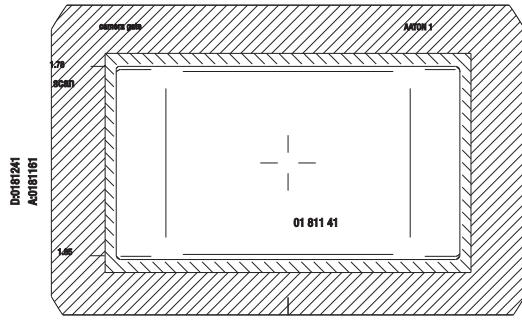

VIEWING SCREENS / DEPOLIS SPECIAL ORDER

— Astonite
— Black Chrome

XTR PROD VIEWING SCREENS / DEPOLIS

Scan 1.76 plus TV safe

D0181241
A0181161

full 1.66 gate TV safe

D0181220
A0181270

scan 1.23 plus TV safe

D0181243
A0181163

18 Sld + TV Safe

D0181232
A0181272

full 1.66 gate and full 1.66

D0181244
A0181164

Scan 1.76

D0181248
A0181271

camera gate 1.66, recentered SR10 and TV safe