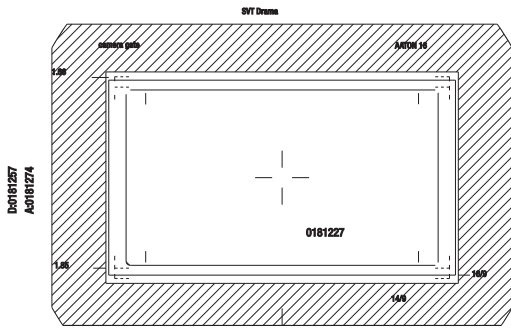

VIEWING SCREENS / DEPOLIS SPECIAL ORDER

— Antonite
— Black Chrome