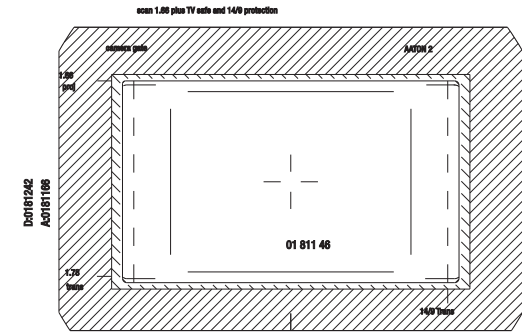

VIEWING SCREENS / DEPOLIS SPECIAL ORDER

— Astonite
— Black Chrome

XTR PROD VIEWING SCREENS / DEPOLIS

Scan 1.76 plus TV safe

D0181241
A0181161

full 1.66 gate TV safe

D0181220
A0181270

scan 1.23 plus TV safe

D0181243
A0181163

18 Sld + TV Safe

D0181232
A0181272

full 1.66 gate and full 1.66

D0181244
A0181164

Scan 1.76

D0181248
A0181271

camera gate 1.66, recentered SR10 and TV safe