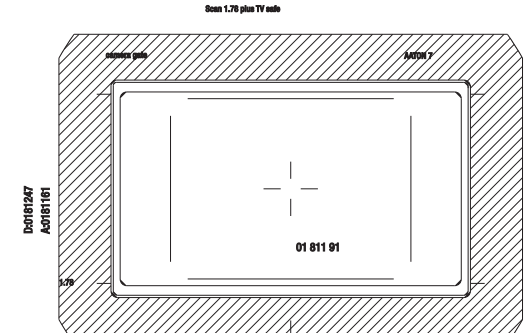

VIEWING SCREENS / DEPOLIS SPECIAL ORDER

— Astonite
— Black Chrome

XTR PROD VIEWING SCREENS / DEPOLIS

Scan 1.76 plus TV safe

D0181241
A0181161

full 1.66 gate TV safe

D0181220
A0181270

scan 1.23 plus TV safe

D0181243
A0181163

18 Sld + TV Safe

D0181232
A0181272

full 1.66 gate and full 1.66

D0181244
A0181164

Scan 1.76

D0181248
A0181271

camera gate 1.66, recentered SR10 and TV safe