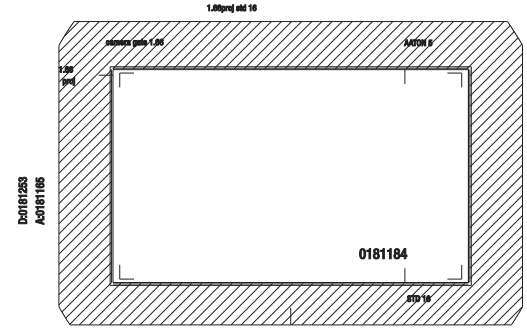

VIEWING SCREENS / DEPOLIS SPECIAL ORDER

— Astonite
— Black Chrome

XTR PROD VIEWING SCREENS / DEPOLIS

Scan 1.76 plus TV safe

D0181241
A0181161

full 1.66 gate TV safe

D0181220
A0181270

scan 1.23 plus TV safe

D0181243
A0181163

18 Sld + TV Safe

D0181232
A0181272

full 1.66 gate and full 1.66

D0181244
A0181164

Scan 1.76

D0181248
A0181271

camera gate 1.66, recentered SR10 and TV safe