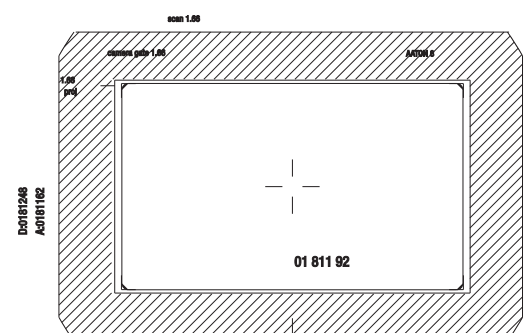

VIEWING SCREENS / DEPOLIS SPECIAL ORDER

— Astonite
— Black Chrome

XTR PROD VIEWING SCREENS / DEPOLIS

Scan 1.76 plus TV safe

D0181241
A0181161

full 1.66 gate TV safe

D0181220
A0181270

scan 1.23 plus TV safe

D0181243
A0181163

18 Sld + TV Safe

D0181232
A0181272

full 1.66 gate and full 1.66

D0181244
A0181164

Scan 1.76

D0181248
A0181271

camera gate 1.66, recentered SR10 and TV safe