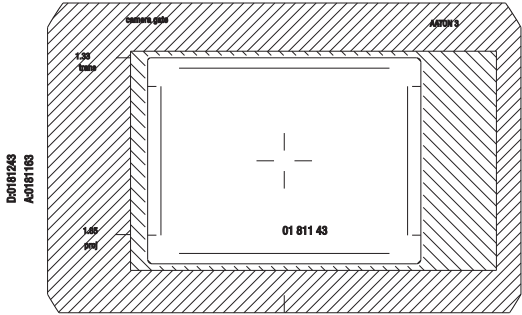

VIEWING SCREENS / DEPOLIS SPECIAL ORDER

— Astonite
— Black Chrome

XTR PROD VIEWING SCREENS / DEPOLIS

Scan 1.76 plus TV safe

D0181241
A0181161

full 1.66 gate TV safe

D0181220
A0181270

scan 1.23 plus TV safe

D0181243
A0181163

18 Sld + TV Safe

D0181232
A0181272

full 1.66 gate and full 1.66

D0181244
A0181164

Scan 1.76

D0181248
A0181271

camera gate 1.66, recentered SR10 and TV safe